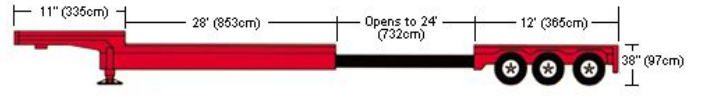

**FLATBED: 48' AND 53' WITH SLIDING REAR AXLE**

**EXPANDABLE FLATBED: 48' AND 53'**

**DROP DECK 2 AXLE SPREAD**

**EXPANDABLE DROP DECK 3 AXLE**

**DOUBLE DROP DECK 2 AXLE**

**RGN EXPANDABLE DOUBLE DROP DECK 2 AXLE**

**53' DROP DECK WITH SLIDING REAR AXLE**

**RGN EXPANDABLE DOUBLE DROP DECK 3 AXLE**

**DOUBLE DROP LOWBOY RGN 2 OR 3 AXLE**

**10 AXLE HIGH TONNAGE RGN DOUBLE DROP EXPANDABLE**

**10 AND 13 AXLE HIGH TONNAGE DOUBLE DROP EXPANDABLE (FLOOR DECK)**