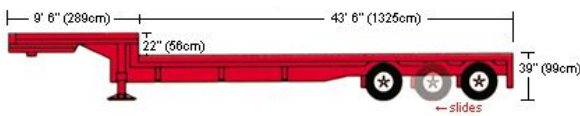

**FLATBED: 48' AND 53' WITH SLIDING REAR AXLE**

**EXPANDABLE FLATBED: 48' AND 53'**

**DROP DECK 2 AXLE SPREAD**

**EXPANDABLE DROP DECK 3 AXLE**

**DOUBLE DROP DECK 2 AXLE**

**RGN EXPANDABLE DOUBLE DROP DECK 2 AXLE**

**53' DROP DECK WITH SLIDING REAR AXLE**

**RGN EXPANDABLE DOUBLE DROP DECK 3 AXLE**

**DOUBLE DROP LOWBOY RGN 2 OR 3 AXLE**

**10 AXLE HIGH TONNAGE RGN DOUBLE DROP EXPANDABLE**

**10 AND 13 AXLE HIGH TONNAGE DOUBLE DROP EXPANDABLE (FLOOR DECK)**