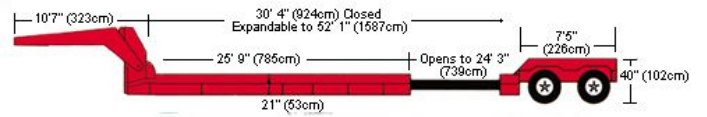

**FLATBED: 48' AND 53' WITH SLIDING REAR AXLE**

**EXPANDABLE FLATBED: 48' AND 53'**

**DROP DECK 2 AXLE SPREAD**

**EXPANDABLE DROP DECK 3 AXLE**

**DOUBLE DROP DECK 2 AXLE**

**RGN EXPANDABLE DOUBLE DROP DECK 2 AXLE**

**53' DROP DECK WITH SLIDING REAR AXLE**

**RGN EXPANDABLE DOUBLE DROP DECK 3 AXLE**

**DOUBLE DROP LOWBOY RGN 2 OR 3 AXLE**

**10 AXLE HIGH TONNAGE RGN DOUBLE DROP EXPANDABLE**

**10 AND 13 AXLE HIGH TONNAGE DOUBLE DROP EXPANDABLE (FLOOR DECK)**