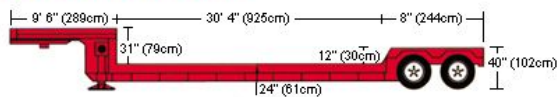

**FLATBED: 48' AND 53' WITH SLIDING REAR AXLE**

**EXPANDABLE FLATBED: 48' AND 53'**

**DROP DECK 2 AXLE SPREAD**

**EXPANDABLE DROP DECK 3 AXLE**

**DOUBLE DROP DECK 2 AXLE**

**RGN EXPANDABLE DOUBLE DROP DECK 2 AXLE**

**53' DROP DECK WITH SLIDING REAR AXLE**

**RGN EXPANDABLE DOUBLE DROP DECK 3 AXLE**

**DOUBLE DROP LOWBOY RGN 2 OR 3 AXLE**

**10 AXLE HIGH TONNAGE RGN DOUBLE DROP EXPANDABLE**

**10 AND 13 AXLE HIGH TONNAGE DOUBLE DROP EXPANDABLE (FLOOR DECK)**