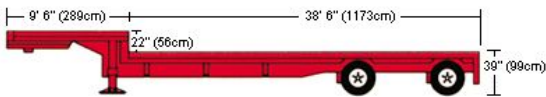

**FLATBED: 48' AND 53' WITH SLIDING REAR AXLE**

**EXPANDABLE FLATBED: 48' AND 53'**

**DROP DECK 2 AXLE SPREAD**

**EXPANDABLE DROP DECK 3 AXLE**

**DOUBLE DROP DECK 2 AXLE**

**RGN EXPANDABLE DOUBLE DROP DECK 2 AXLE**

**53' DROP DECK WITH SLIDING REAR AXLE**

**RGN EXPANDABLE DOUBLE DROP DECK 3 AXLE**

**DOUBLE DROP LOWBOY RGN 2 OR 3 AXLE**

**10 AXLE HIGH TONNAGE RGN DOUBLE DROP EXPANDABLE**

**10 AND 13 AXLE HIGH TONNAGE DOUBLE DROP EXPANDABLE (FLOOR DECK)**