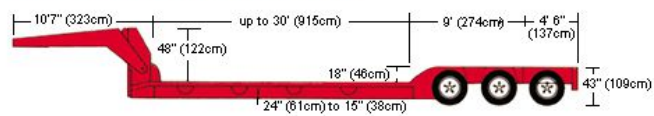

**FLATBED: 48' AND 53' WITH SLIDING REAR AXLE**

**EXPANDABLE FLATBED: 48' AND 53'**

**DROP DECK 2 AXLE SPREAD**

**EXPANDABLE DROP DECK 3 AXLE**

**DOUBLE DROP DECK 2 AXLE**

**RGN EXPANDABLE DOUBLE DROP DECK 2 AXLE**

**53' DROP DECK WITH SLIDING REAR AXLE**

**RGN EXPANDABLE DOUBLE DROP DECK 3 AXLE**

**DOUBLE DROP LOWBOY RGN 2 OR 3 AXLE**

**10 AXLE HIGH TONNAGE RGN DOUBLE DROP EXPANDABLE**

**10 AND 13 AXLE HIGH TONNAGE DOUBLE DROP EXPANDABLE (FLOOR DECK)**