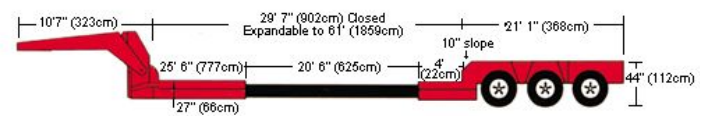

**FLATBED: 48' AND 53' WITH SLIDING REAR AXLE**

**EXPANDABLE FLATBED: 48' AND 53'**

**DROP DECK 2 AXLE SPREAD**

**EXPANDABLE DROP DECK 3 AXLE**

**DOUBLE DROP DECK 2 AXLE**

**RGN EXPANDABLE DOUBLE DROP DECK 2 AXLE**

**53' DROP DECK WITH SLIDING REAR AXLE**

**RGN EXPANDABLE DOUBLE DROP DECK 3 AXLE**

**DOUBLE DROP LOWBOY RGN 2 OR 3 AXLE**

**10 AXLE HIGH TONNAGE RGN DOUBLE DROP EXPANDABLE**

**10 AND 13 AXLE HIGH TONNAGE DOUBLE DROP EXPANDABLE (FLOOR DECK)**